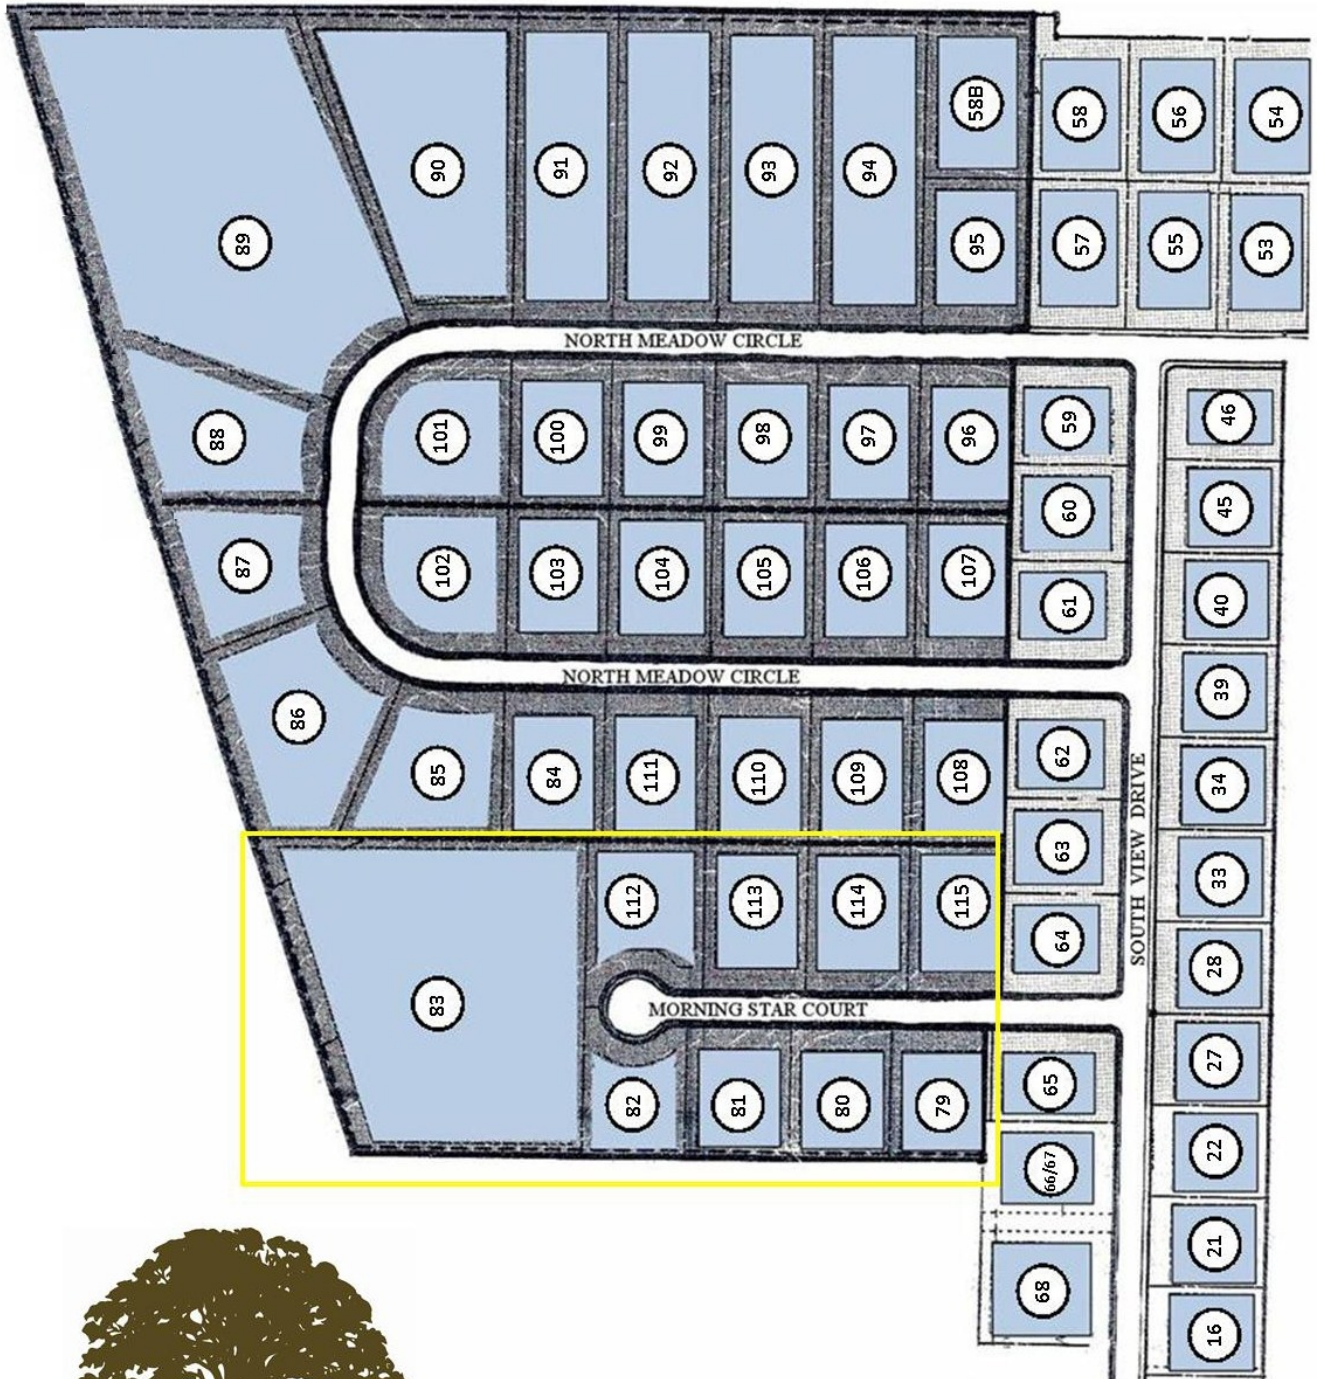

SUBDIVISION PLAN

Meadowview Estates

NOW OFFERING PHASE VI

Meadowview Estates - Phase VI

MORNING STAR COURT

LOT #79.....	SOLD	.578 ACRE (140 X 180)
LOT #80.....	SOLD	.578 ACRE (140 X 180)
LOT #81.....	SOLD	.578 ACRE (140 X 180)
LOT #82.....	\$145,000.00	.543 ACRE (140 X 180)
LOT #112.....	\$145,000.00	.7 ACRE (160 X 200) <i>ROLAND MODEL COMING 2012</i>
LOT #113.....	\$145,000.00	.643 ACRE (140 X 200)
LOT #114.....	\$145,000.00	.643 ACRE (140 X 200)
LOT #115.....	\$145,000.00	.643 ACRE (140 X 200)