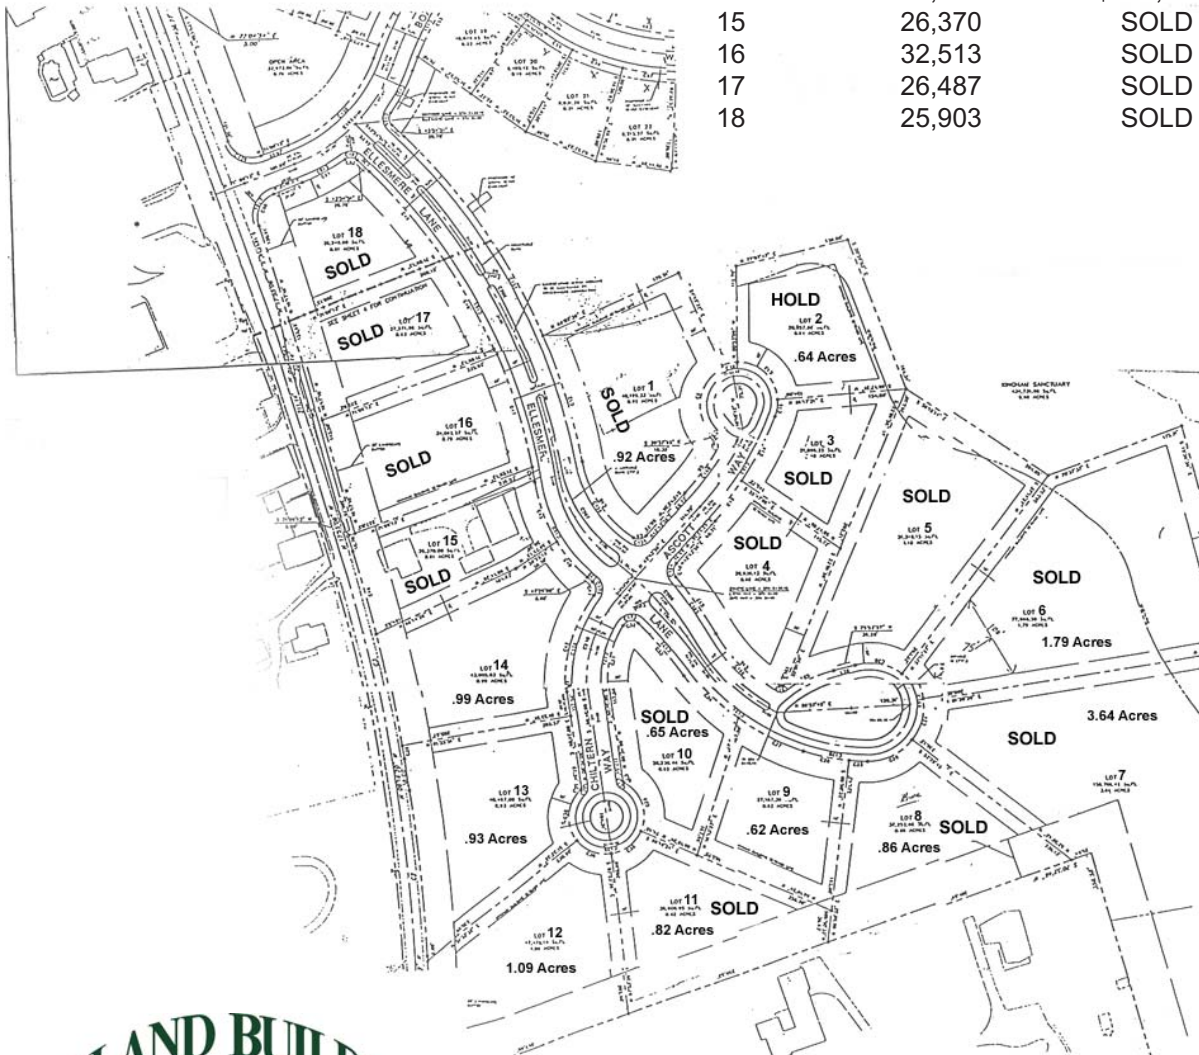

WITNEY RIDGE ESTATES

Directions:

Route 15 South
 Exit Mechanicsburg/Bowmansdale
 Left onto Route 114
 Through Light (1 mile)
 Witney Ridge will be on the left

Prices as of September 19, 2007

Lot #	Size	Price
1	40,199	SOLD
2	28,058	\$103,000 - HOLD
3	21,096	SOLD
4	28,636	SOLD
5	51,518	SOLD
6	77,967	SOLD
7	158,404	SOLD
8	33,922	SOLD
9	27,167	\$135,000
10	28,238	SOLD
11	32,286	SOLD
12	43,950	\$119,000
13	40,497	\$111,000
14	43,005	\$131,000
15	26,370	SOLD
16	32,513	SOLD
17	26,487	SOLD
18	25,903	SOLD